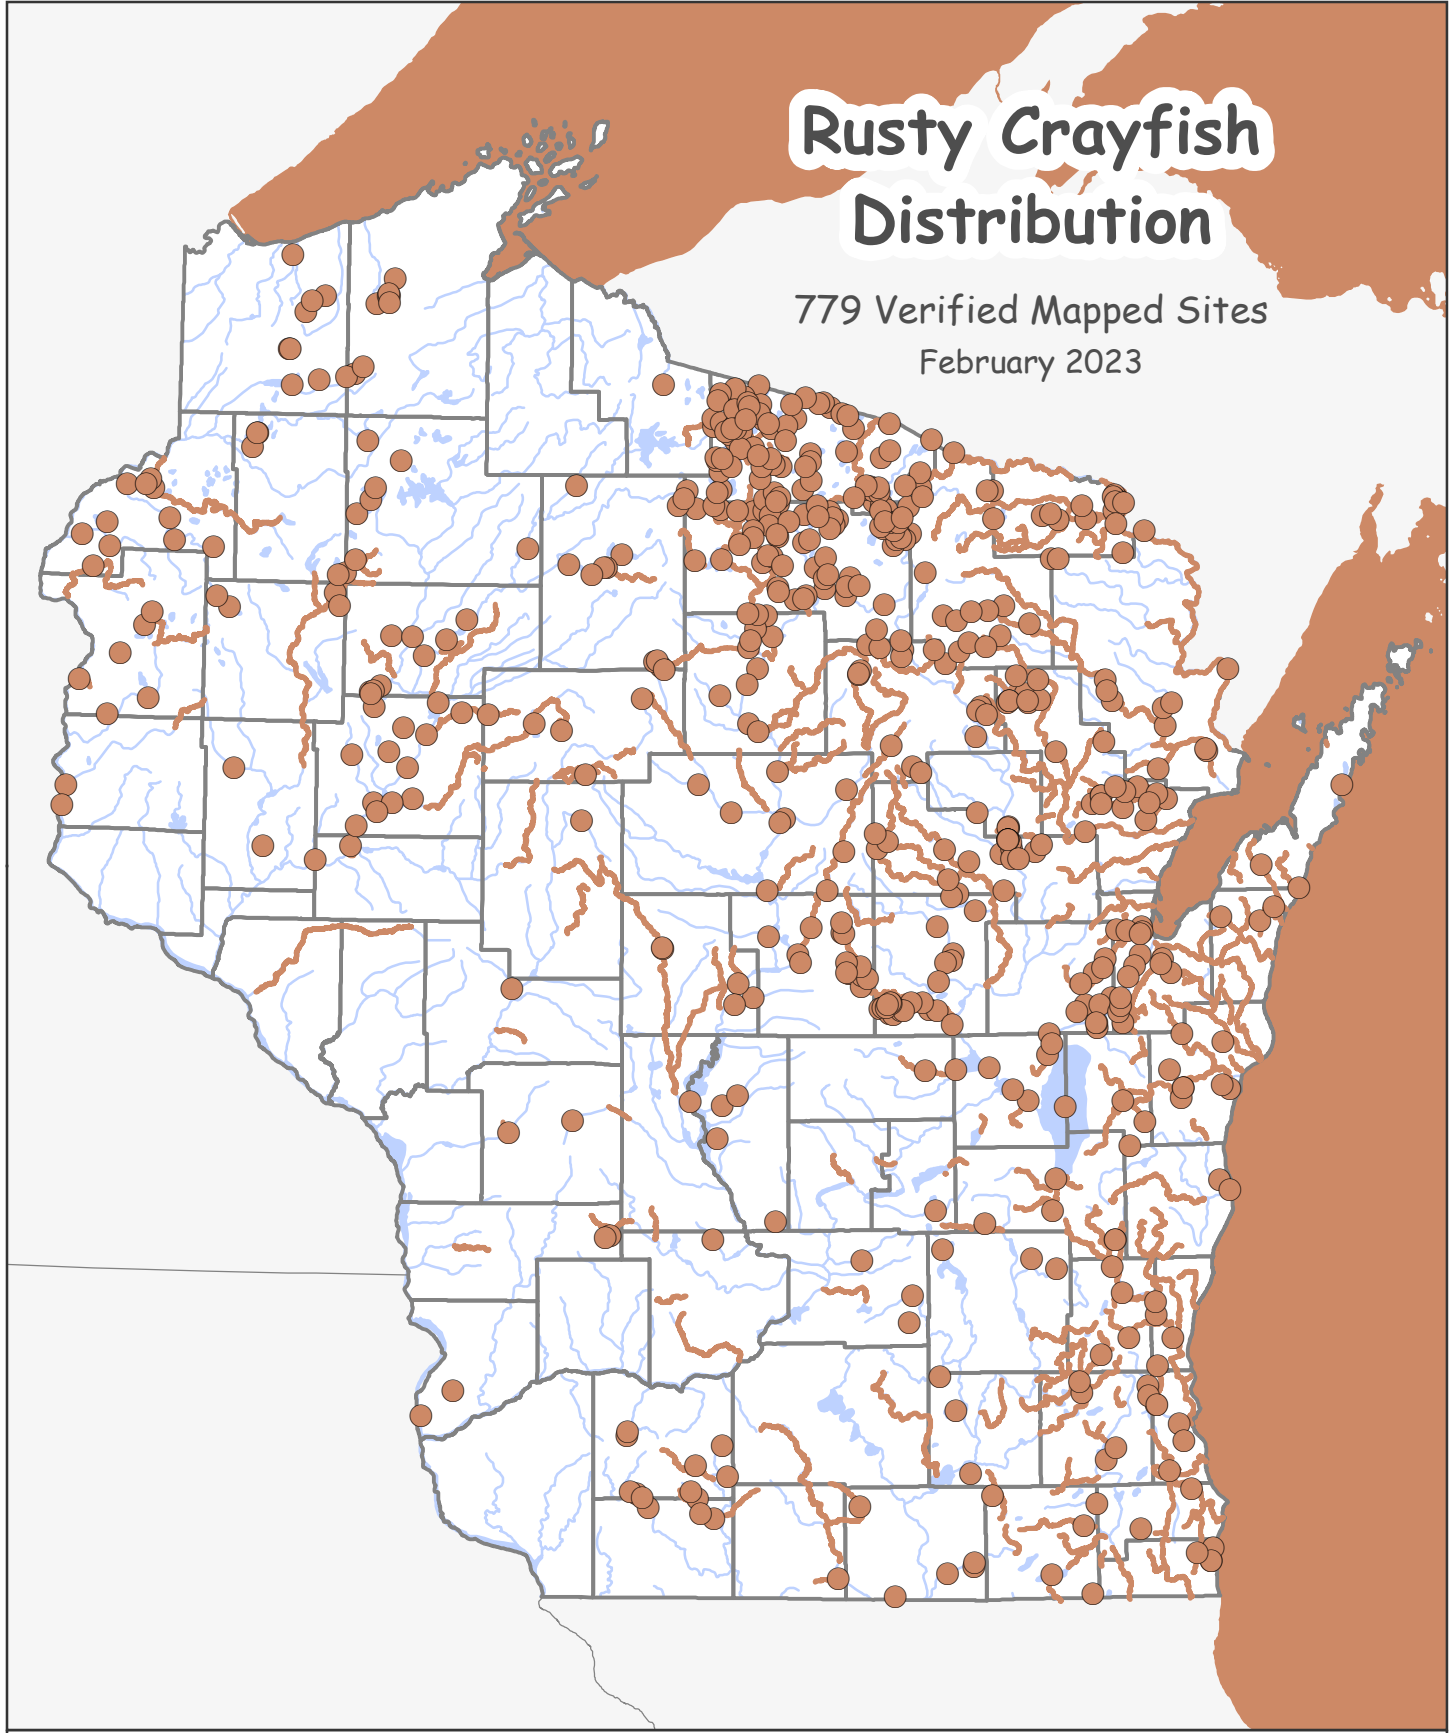

Rusty Crayfish Distribution

779 Verified Mapped Sites
February 2023

Legend
● Rusty Crayfish

Wisconsin Dept. of Natural Resources,
Division of Environmental Management,
Bureau of Water Quality