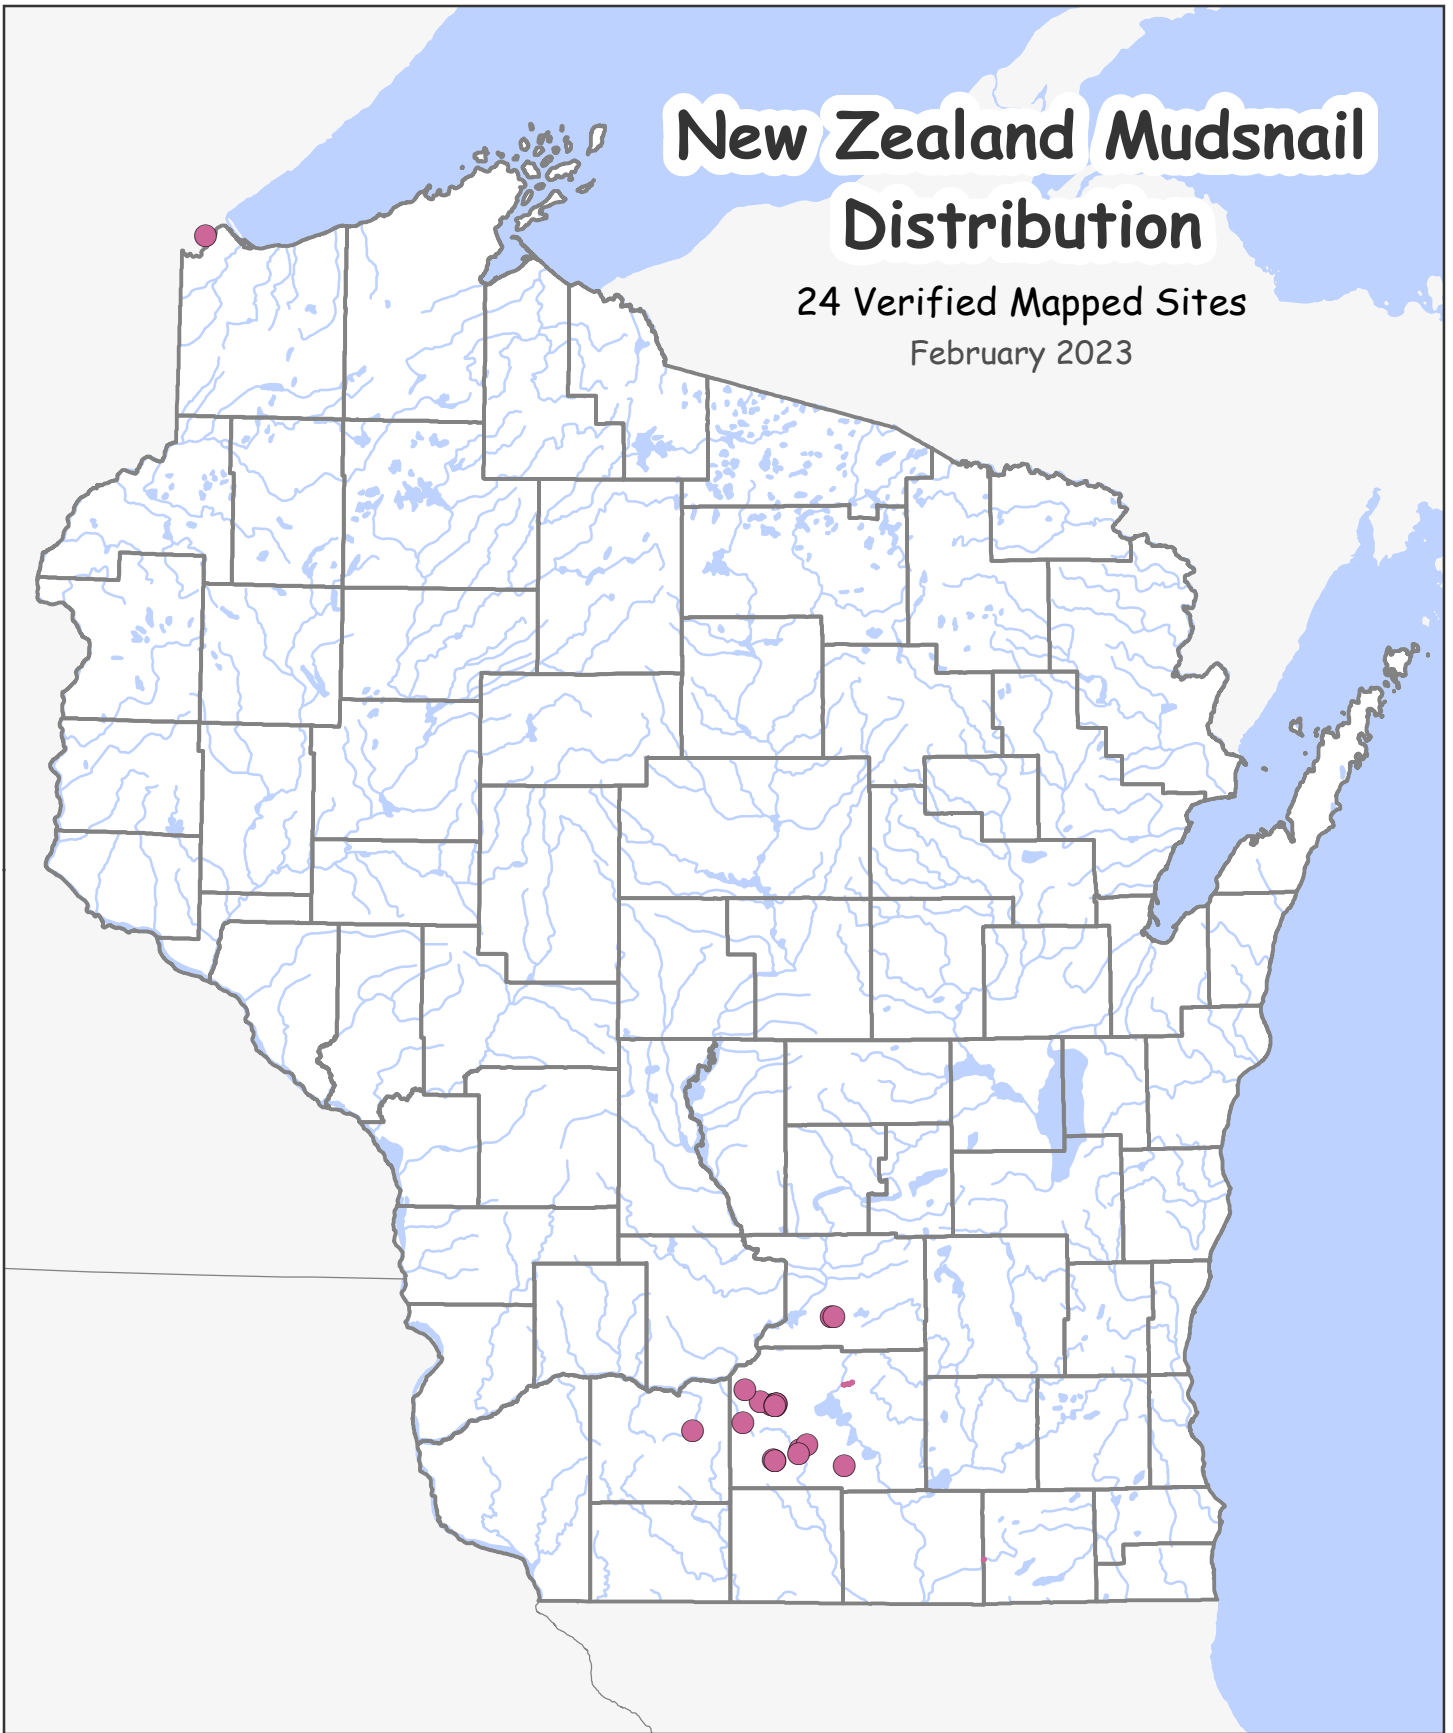

# Asiatic Clam (*Corbicula*) Distribution

35 Verified Mapped Sites  
February 2023

# Faucet Snail Distribution

43 Verified Mapped Sites  
February 2023

## Legend

● Faucet Snail

Wisconsin Dept. of Natural Resources,  
Division of Environmental Management,  
Bureau of Water Quality

# New Zealand Mudsnail Distribution

24 Verified Mapped Sites  
February 2023