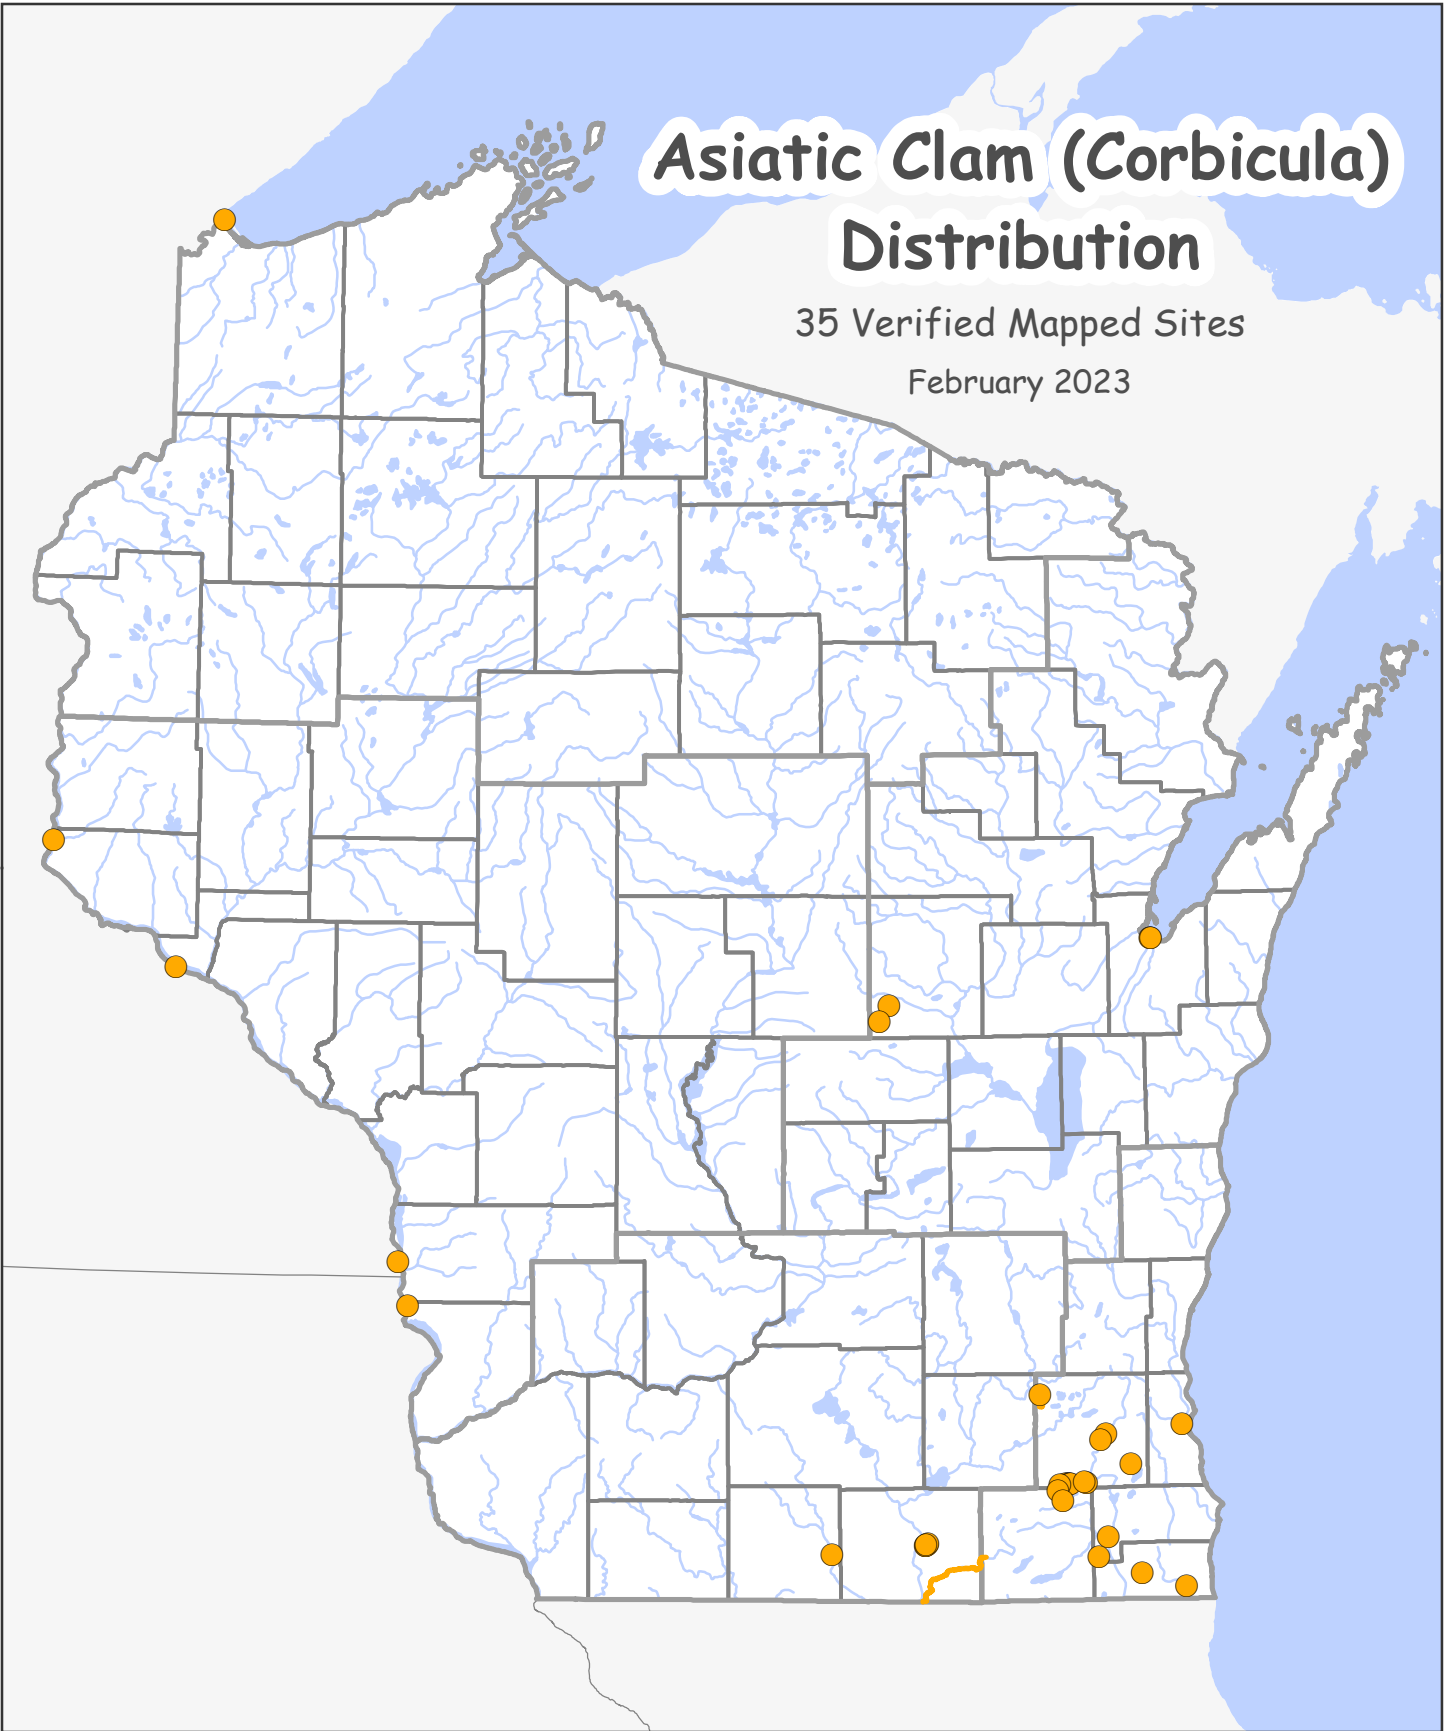

# Asian Clam

*Corbicula fluminea*  
Asian clam  
• Paul Skawinski 2013

# Rusty Crayfish

# Native Snails

# Asiatic Clam (*Corbicula*) Distribution

35 Verified Mapped Sites  
February 2023