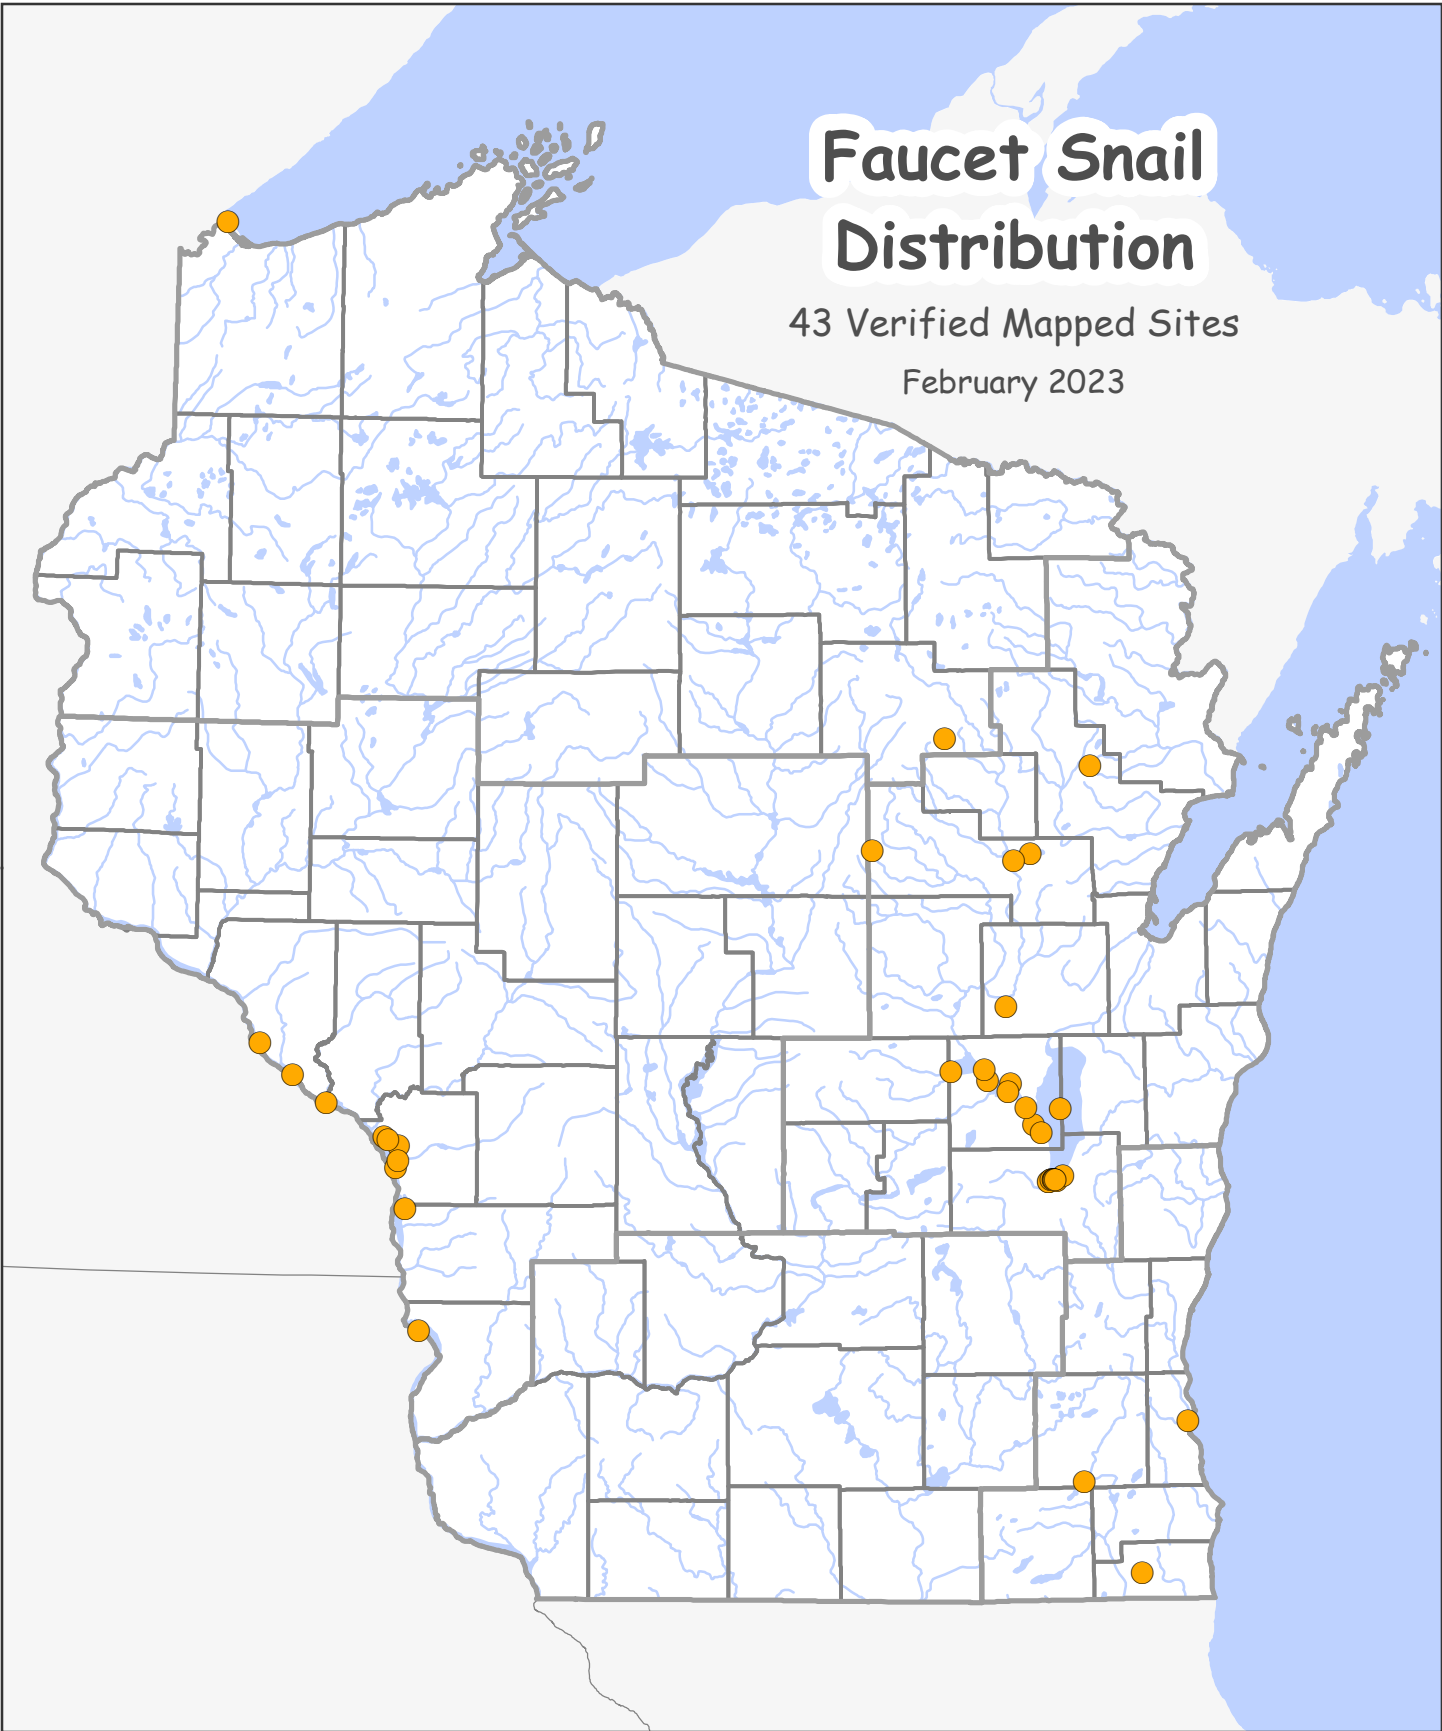

# Asiatic Clam (*Corbicula*) Distribution

35 Verified Mapped Sites  
February 2023

## Legend

● Asiatic Clam (*Corbicula*)

Wisconsin Dept. of Natural Resources,  
Division of Environmental Management,  
Bureau of Water Quality

# Faucet Snail Distribution

43 Verified Mapped Sites  
February 2023

# New Zealand Mudsnail Distribution

24 Verified Mapped Sites  
February 2023